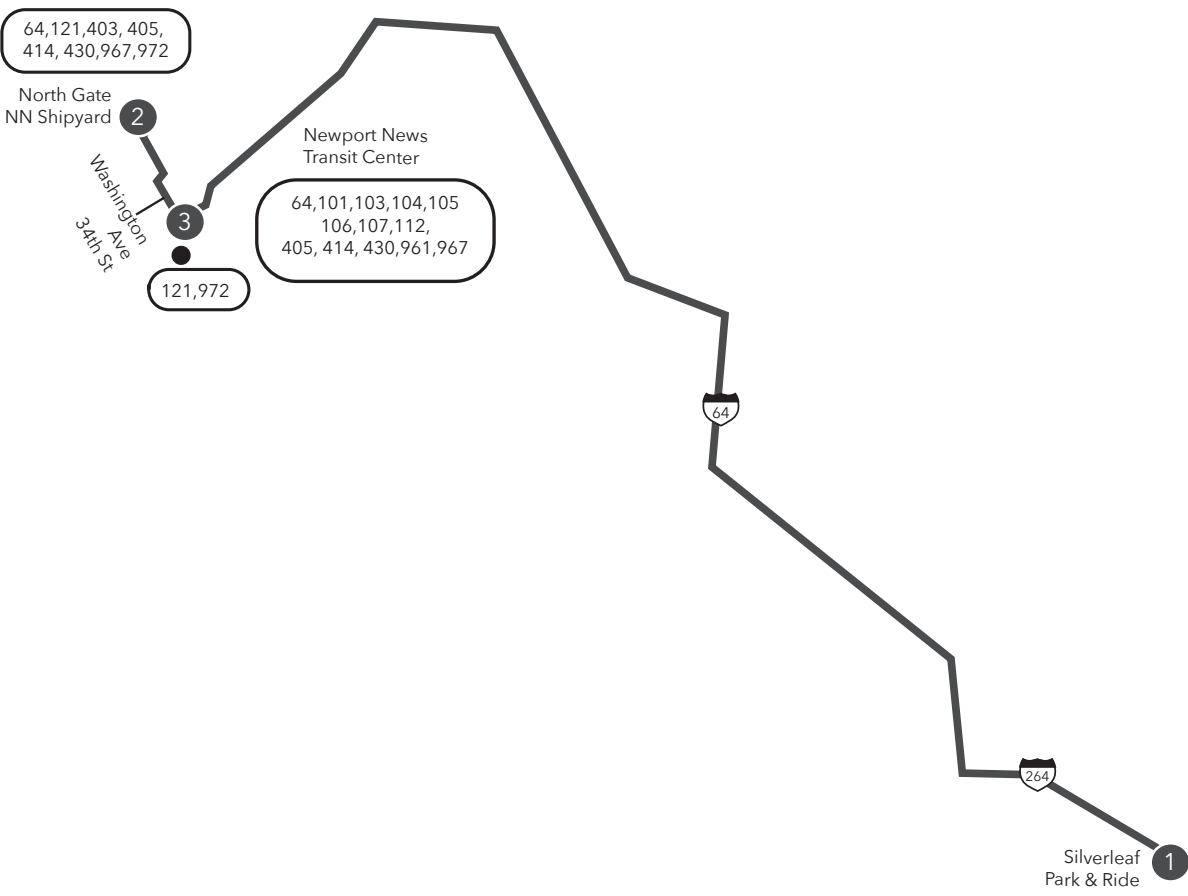

Route 966 Silverleaf Park and Ride to Newport News Transit Center

Legend

- Daily
- Streets
- Time Point
- Connecting Bus Routes
- Point of Interest

This route does not operate on Saturday or Sunday.
PM times are shaded & in bold.

WEEKDAY:
 From Silverleaf Park and Ride to Washington Ave & 34th St

| 1 Silverleaf Park & Ride | 2 Newport News Shipbuilders North Gate | 3 Washington Ave & 34th St |
|-----------------------------|---|-------------------------------|
| 5:20 | 6:10 | 6:18 |
| 5:30 | 6:20 | 6:28 |
| 5:40 | 6:30 | 6:38 |

WEEKDAY:
 From Newport News Shipbuilders North Gate to Silverleaf Park and Ride

| 2 Newport News Shipbuilders North Gate | 3 Washington Ave & 34th St | 1 Silverleaf Park & Ride |
|---|-------------------------------|-----------------------------|
| 3:30 | 3:43 | 4:43 |
| 3:40 | 3:53 | 4:53 |
| 3:50 | 4:03 | 5:03 |