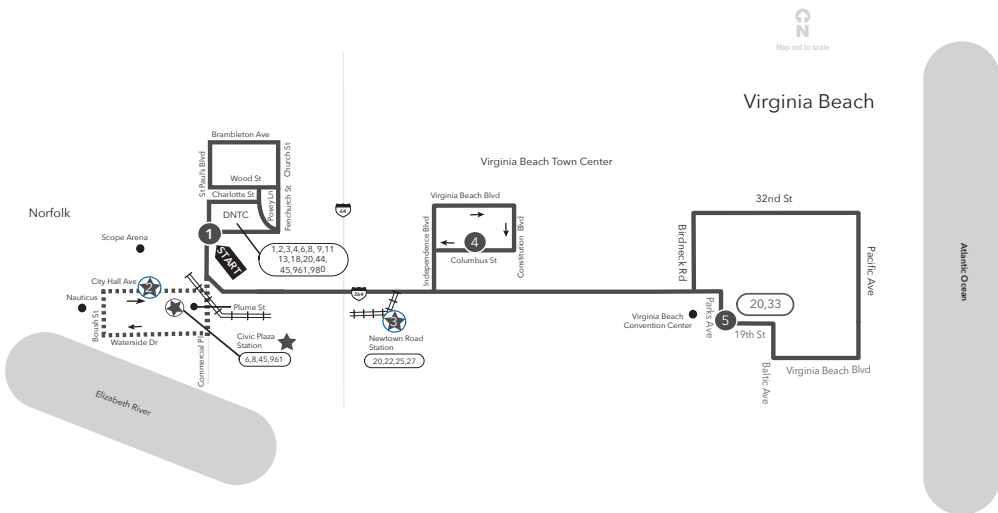

Route 960 Norfolk to Virginia Beach

Legend

- Daily
- Time Point
- Streets
- Connecting Bus Routes
- Point of Interest
- Light Rail Station
- Light Rail Connection
- After 3 pm
- The Tide

PM times are in bold.

Downtown stops after 3 P.M. include:
Civic Plaza Station & City Hall Ave & Bank St

Route 960 From Norfolk to Virginia Beach

1 Downtown Norfolk Transit Center	2 MacArthur Square Station	3 Newtown Rd Station	4 Virginia Beach Town Center	5 Parks Ave 19th St	1 Downtown Norfolk Transit Center	2 MacArthur Square Station	3 Newtown Rd Station	4 Virginia Beach Town Center	5 Parks Ave 19th St

WEEKDAY:

5:39	—	5:54	6:07	6:19
6:39	—	6:54	7:06	7:18
7:39	—	7:54	8:06	8:18
8:39	—	8:54	9:07	9:19
9:39	—	9:54	10:09	10:21
10:39	—	10:54	11:09	11:21
11:39	—	11:54	12:09	12:21
12:39	—	12:54	1:09	1:21
1:39	—	1:54	2:09	2:21
2:29	2:42	2:54	3:08	3:25
3:29	3:52	4:04	4:18	4:36
4:29	4:42	4:55	5:09	5:28
5:39	5:52	6:04	6:19	6:38
6:39	6:52	7:04	7:16	7:33
7:39	7:50	8:02	8:14	8:31

SATURDAY:

6:39	—	6:54	7:06	7:18
7:39	—	7:54	8:06	8:18
8:39	—	8:54	9:07	9:19
9:39	—	9:54	10:09	10:21
10:39	—	10:54	11:09	11:21
11:39	—	11:54	12:09	12:21
12:39	—	12:54	1:09	1:21
1:39	—	1:54	2:09	2:21
2:29	2:42	2:54	3:08	3:25
3:29	3:52	4:04	4:18	4:36
4:29	4:42	4:55	5:09	5:28
5:39	5:52	6:04	6:19	6:38
6:39	6:52	7:04	7:16	7:33
7:39	7:50	8:02	8:14	8:31

1 Downtown Norfolk Transit Center	2 MacArthur Square Station	3 Newtown Rd Station	4 Virginia Beach Town Center	5 Parks Ave 19th St

SUNDAY:

7:39	—	7:54	8:09	8:24
8:39	—	8:54	9:09	9:24
9:39	—	9:54	10:09	10:24
10:39	—	10:54	11:09	11:24
11:39	—	11:54	12:09	12:24
12:39	—	12:54	1:09	1:24
1:39	—	1:54	2:09	2:24
2:35	2:44	2:59	3:14	3:29
3:35	3:44	3:59	4:14	4:29
4:35	4:44	4:59	5:14	5:29
5:35	5:44	5:59	6:14	6:29
6:35	6:44	6:59	7:14	7:29
7:35	7:44	7:59	8:14	8:29

Route 960 Virginia Beach to Norfolk

Legend

- Daily
- Time Point
- Streets
- Connecting Bus Routes
- Point of Interest
- Light Rail Station
- Light Rail Connection
- After 3 pm
- The Tide