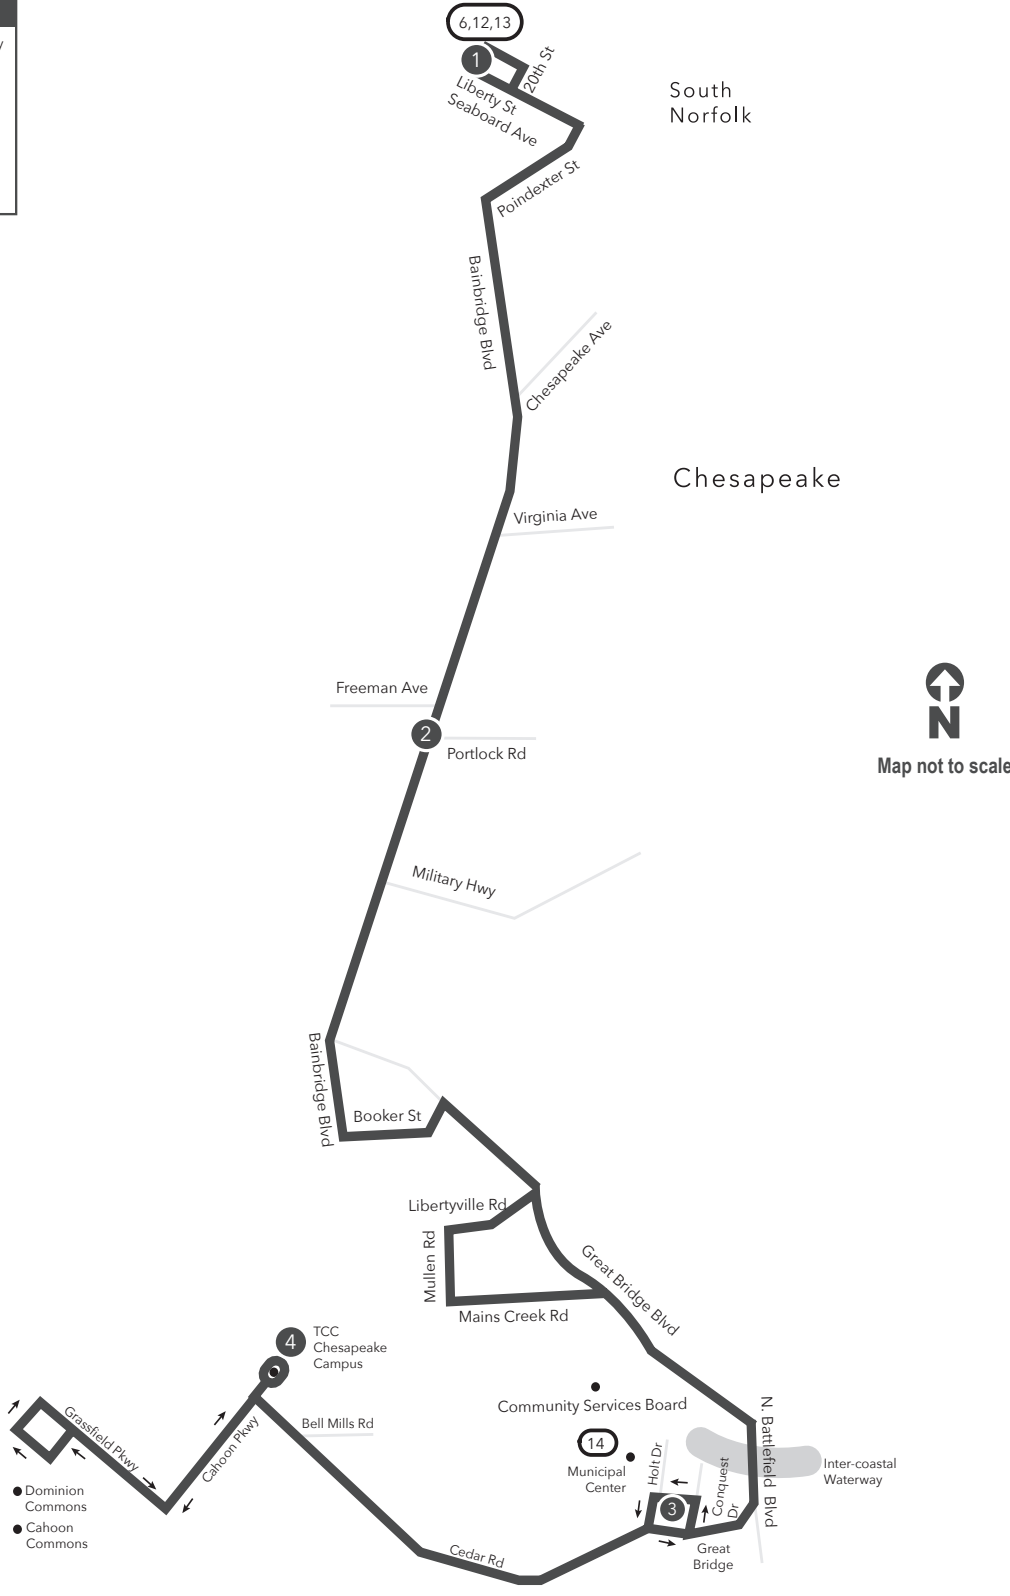

Route 58 Liberty St & Seaboard Ave / TCC Chesapeake Campus

Legend

- Weekday & Saturday
- Streets
- Time Point
- Connecting Bus Routes
- Point of Interest

PM times are shaded & in bold.

WEEKDAY: From Liberty St & Seaboard Ave to TCC Chesapeake

WEEKDAY: From TCC Chesapeake to Liberty St & Seaboard Ave

1	2	3	4	4	3	2	1
Liberty St Seaboard Ave	Bainbridge Blvd Portlock Rd	Chesapeake Municipal Center	TCC Chesapeake Campus	TCC Chesapeake Campus	Chesapeake Municipal Center	Bainbridge Blvd Portlock Rd	Liberty St Seaboard Ave
5:48	5:57	6:17	6:32	6:34	6:49	7:10	7:18
6:48	6:57	7:17	7:32	7:34	7:49	8:10	8:18
7:48	7:57	8:17	8:32	8:34	8:49	9:10	9:18
8:48	8:57	9:17	9:32	9:34	9:49	10:10	10:18
9:48	9:57	10:17	10:32	10:34	10:49	11:10	11:18
10:48	10:57	11:17	11:32	11:34	11:49	12:10	12:18
11:46	11:55	12:17	12:32	12:34	12:49	1:10	1:18
12:46	12:55	1:17	1:32	1:34	1:49	2:10	2:18
1:46	1:55	2:17	2:32	2:34	2:49	3:10	3:18
2:46	2:55	3:17	3:32	3:34	3:49	4:10	4:18
3:46	3:55	4:17	4:32	4:34	4:49	5:10	5:18
4:46	4:55	5:17	5:32	5:34	5:49	6:10	6:18
5:46	5:55	6:15	6:30	6:34	6:49	7:10	7:18
6:46	6:55	7:15	7:30				

Route 58

Liberty St & Seaboard Ave / TCC Chesapeake Campus

Effective: 11.12.23