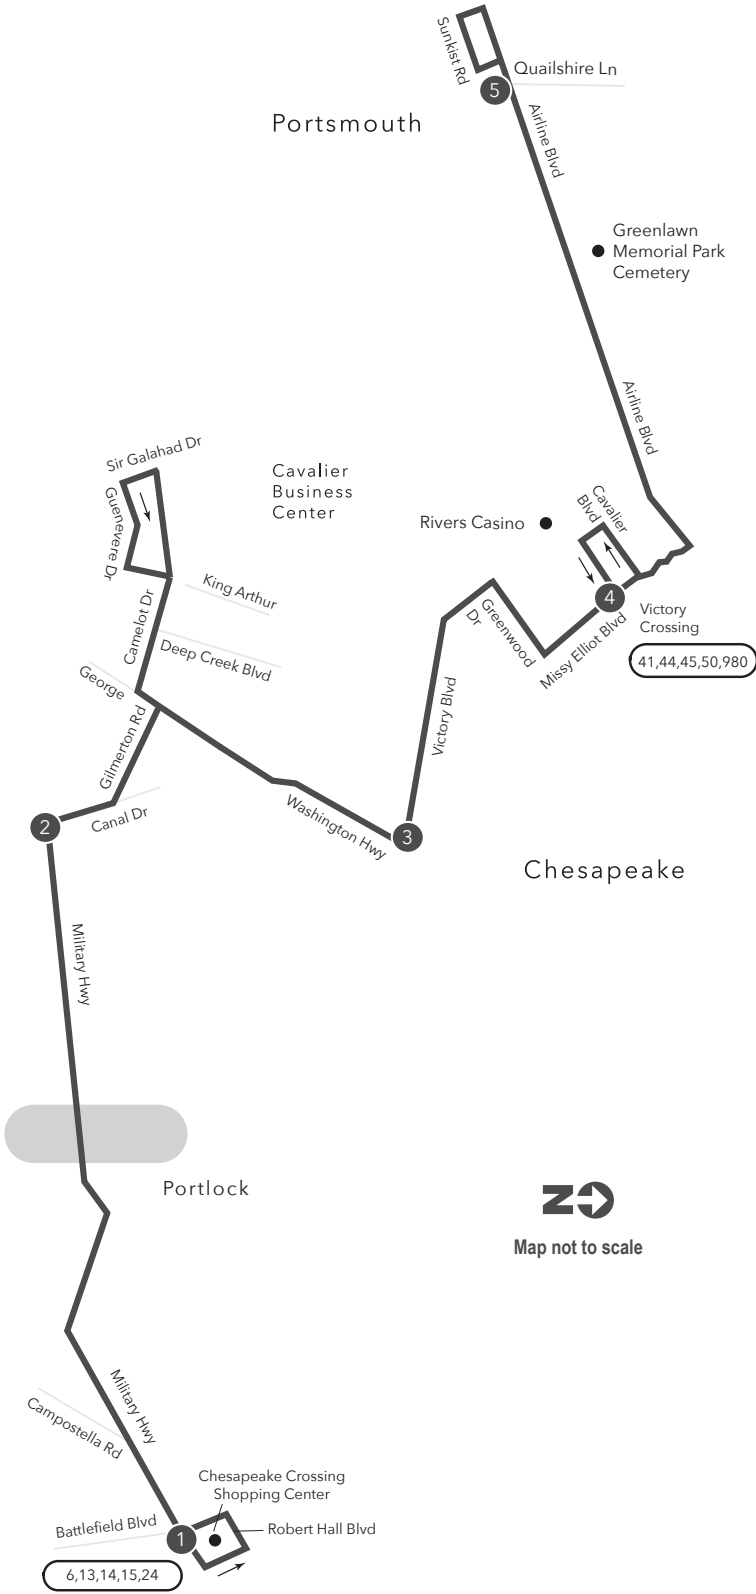

Route 57 Robert Hall Blvd / Airline Blvd

Legend

- Weekday and Saturday
- Streets
- Time Point
- Connecting Bus Routes
- Point of Interest

PM times are shaded & in bold.

WEEKDAY:
From Robert Hall Blvd to Airline Blvd & Quailshire Ln

1	2	3	4	5
Robert Hall Blvd	Military Hwy Canal Dr	George Washington Victory Blvd	Victory Crossing	Airline Blvd Quailshire Ln
—	—	—	—	—
6:00	6:11	6:29	6:40	6:54
7:00	7:11	7:29	7:40	7:54
8:00	8:11	8:29	8:40	8:54
9:00	9:11	9:26	9:39	9:54
10:00	10:11	10:26	10:39	10:54
11:00	11:11	11:26	11:39	11:54
12:00	12:11	12:26	12:39	12:54
1:00	1:11	1:26	1:39	1:54
2:00	2:11	2:26	2:39	2:54
3:00	3:11	3:26	3:39	3:54
4:00	4:11	4:26	4:39	4:54
5:00	5:11	5:26	5:39	5:54
6:00	6:11	6:26	6:37	6:52

WEEKDAY:
From Airline Blvd & Quailshire Ln to Robert Hall Blvd

5	4	3	2	1
Airline Blvd Quailshire Ln	Victory Crossing	George Washington Victory Blvd	Military Hwy Canal Dr	Robert Hall Blvd
5:55	6:12	6:21	6:34	6:45
6:55	7:12	7:21	7:34	7:45
7:55	8:12	8:21	8:34	8:45
8:55	9:11	9:20	9:33	9:44
9:55	10:10	10:19	10:32	10:43
10:55	11:10	11:19	11:32	11:43
11:55	12:10	12:19	12:32	12:43
12:55	1:10	1:19	1:32	1:43
1:55	2:10	2:19	2:32	2:43
2:55	3:12	3:21	3:34	3:45
3:55	4:14	4:23	4:36	4:47
4:55	5:14	5:23	5:36	5:47
5:55	6:11	6:20	6:33	6:44

SATURDAY:
From Robert Hall Blvd to Airline Blvd & Quailshire Ln

1	2	3	4	5
Robert Hall Blvd	Military Hwy Canal Dr	George Washington Victory Blvd	Victory Crossing	Airline Blvd Quailshire Ln
—	—	—	—	—
6:00	6:11	6:29	6:40	6:54
7:00	7:11	7:29	7:40	7:54
8:00	8:11	8:29	8:40	8:54
9:00	9:11	9:26	9:39	9:54
10:00	10:11	10:26	10:39	10:54
11:00	11:11	11:26	11:39	11:54
12:00	12:11	12:26	12:39	12:54
1:00	1:11	1:26	1:39	1:54
2:00	2:11	2:26	2:39	2:54
3:00	3:11	3:26	3:39	3:54
4:00	4:11	4:26	4:39	4:54
5:00	5:11	5:26	5:39	5:54
6:00	6:11	6:26	6:37	6:52

SATURDAY:
From Airline Blvd & Quailshire Ln to Robert Hall Blvd

5	4	3	2	1
Airline Blvd Quailshire Ln	Victory Crossing	George Washington Victory Blvd	Military Hwy Canal Dr	Robert Hall Blvd
5:55	6:12	6:21	6:34	6:45
6:55	7:12	7:21	7:34	7:45
7:55	8:12	8:21	8:34	8:45
8:55	9:11	9:20	9:33	9:44
9:55	10:10	10:19	10:32	10:43
10:55	11:10	11:19	11:32	11:43
11:55	12:10	12:19	12:32	12:43
12:55	1:10	1:19	1:32	1:43
1:55	2:10	2:19	2:32	2:43
2:55	3:12	3:21	3:34	3:45
3:55	4:14	4:23	4:36	4:47
4:55	5:14	5:23	5:36	5:47
5:55	6:11	6:20	6:33	6:44

Route 57

Robert Hall Boulevard /
Airline Boulevard

Effective: 11.1.12-23