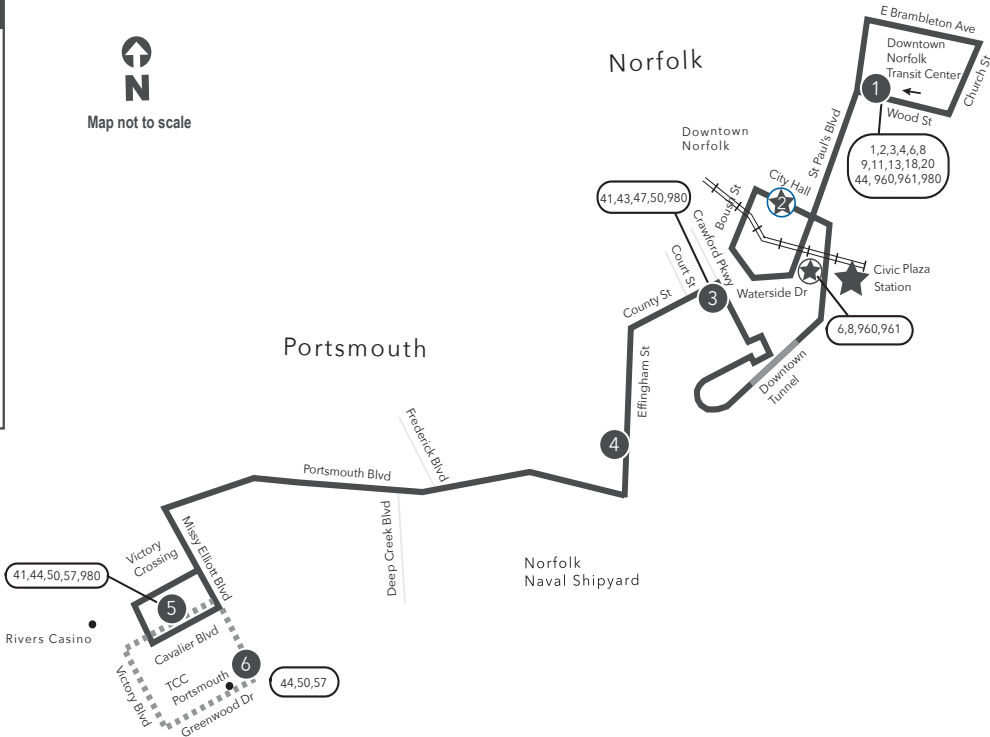

# Route 45 Downtown Norfolk Transit Center / Portsmouth

## Legend

- Weekday
- After 7pm & all day Sunday
- Streets
- Time Point
- Connecting Bus Routes
- Point of Interest
- Light Rail Station
- Light Rail Connection
- The Tide

PM times are shaded & in bold.

## WEEKDAY:

From Downtown Norfolk Transit Ctr to Norfolk Naval Shipyard to Victory Crossing to TCC Portsmouth