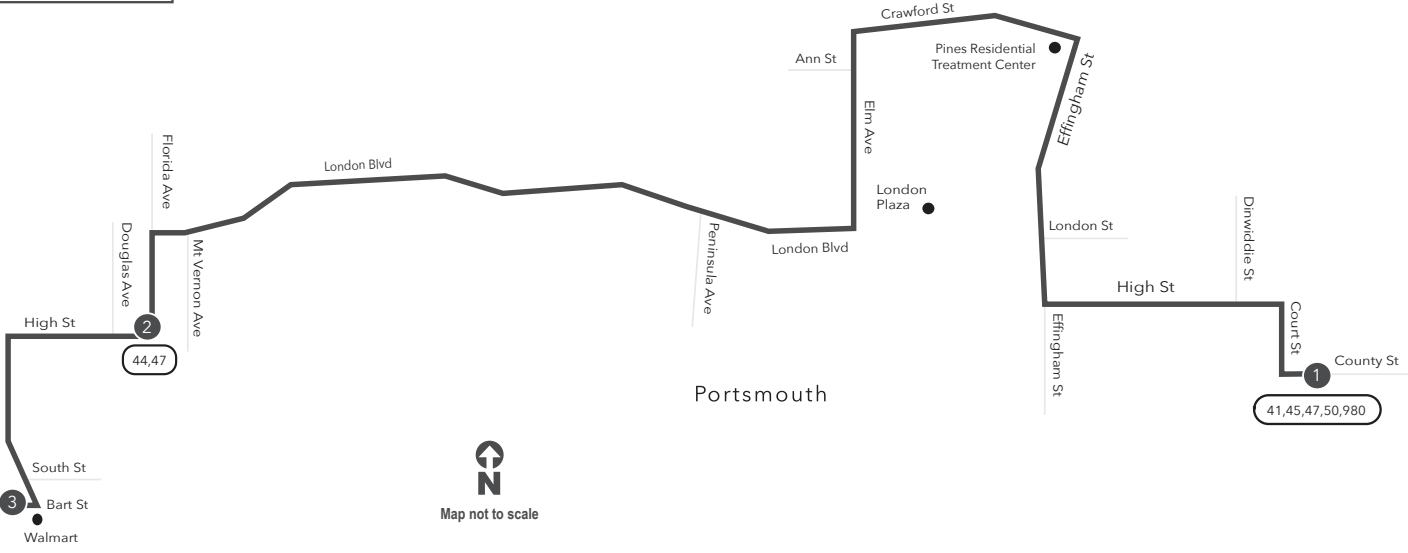

Route 43 Downtown Portsmouth / Bart Street

Legend

- Weekday & Saturday
- Streets
- Time Point
- Connecting Bus Routes
- Point of Interest

PM times are shaded & in bold.

WEEKDAY:
From Downtown Portsmouth to Florida Ave to Bart St

WEEKDAY:
From Bart St to Florida Ave to Downtown Portsmouth

1	2	3	3	2	1
Downtown Portsmouth	Florida Ave High St	Bart St Frederick Blvd	Bart St Frederick Blvd	Florida Ave High St	Downtown Portsmouth
—	—	—	—	6:47	7:01
7:03	7:19	7:24	7:40	7:47	8:01
8:03	8:19	8:24	8:40	8:47	9:01
9:03	9:19	9:24	9:40	9:47	10:01
10:03	10:19	10:24	10:40	10:47	11:01
11:03	11:19	11:24	11:40	11:47	12:01
12:03	12:19	12:24	12:40	12:47	1:01
1:03	1:19	1:24	1:40	1:47	2:01
2:03	2:19	2:24	2:40	2:47	3:01
3:03	3:19	3:24	3:40	3:47	4:01
4:03	4:19	4:24	4:40	4:47	5:01
5:03	5:19	5:24	5:40	5:47	6:01

SATURDAY:
From Downtown Portsmouth to Florida Ave to Bart St

SATURDAY:
From Bart St to Florida Ave to Downtown Portsmouth

1	2	3	3	2	1
Downtown Portsmouth	Florida Ave High St	Bart St Frederick Blvd	Bart St Frederick Blvd	Florida Ave High St	Downtown Portsmouth
—	—	—	—	6:47	7:01
7:03	7:18	7:23	7:40	7:47	8:01
8:03	8:18	8:23	8:40	8:47	9:01
9:03	9:18	9:23	9:40	9:47	10:01
10:03	10:18	10:23	10:40	10:47	11:01
11:03	11:18	11:23	11:40	11:47	12:01
12:03	12:18	12:23	12:40	12:47	1:01
1:03	1:18	1:23	1:40	1:47	2:01
2:03	2:18	2:23	2:40	2:47	3:01
3:03	3:18	3:23	3:40	3:47	4:01
4:03	4:18	4:23	4:40	4:47	5:01
5:03	5:18	5:23	5:40	5:47	6:01

Route 43

Downtown Portsmouth/
Bart Street

Effective : 11.12.23